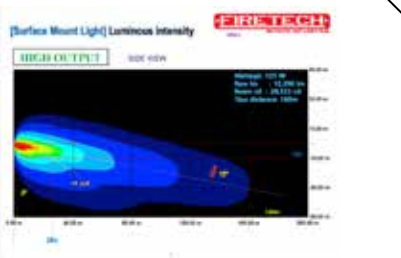

GUARDIAN SURFACE MOUNT

GUARDIAN ELITE - HIGH OUTPUT

EQUIVALENT LUMENS	20,500
MEASURED LUMENS	12,290
WATTAGE	125W
AMPERAGE	10.41A
INPUT VOLTAGE	9-32V DC