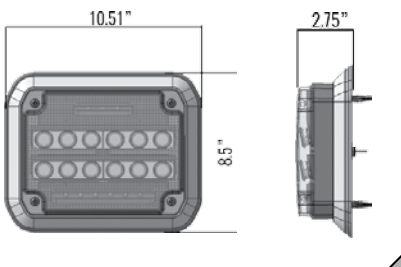

GUARDIAN - STANDARD OUTPUT

EQUIVALENT LUMENS	10,000
MEASURED LUMENS	6,500
WATTAGE	70W
AMPERAGE	5.83A
INPUT VOLTAGE	12V DC