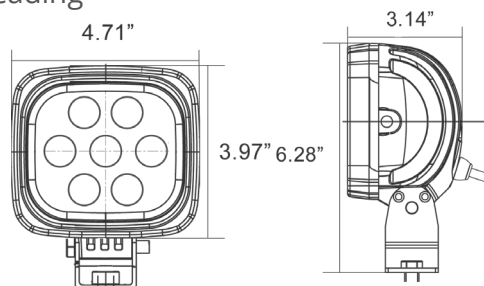

Key Features:

- **Anti-Corrosive Coating**
- **5 Watt Cree XPG-3 LEDs**
- **CE Approved**
- **Single Bolt Bracket**

FT-WL-3500 SPECS

RAW LUMENS	3,696
EFFECTIVE LUMENS	2,587.2
WATTAGE	35W
AMPERAGE	2.9A @ 12V DC
INPUT VOLTAGE	11-65V DC

Model #	Description	Raw Lumens	Effective Lumens	Wattage	Amp. Draw @ 12V DC	Beam Pattern	Dimensions	Weight
FT-WL-3500-S-B	3500 lumen LED work light. 10 degree spot optic configuration. With switch. Black housing.	3,696	2,587.2	35W	2.9A	Spot	4.71" X 6.28" X 3.14"	2.2 lbs.
FT-WL-3500-S-W	3500 lumen LED work light. 10 degree spot optic configuration. With switch. White housing.	3,696	2,587.2	35W	2.9A	Spot	4.71" X 6.28" X 3.14"	2.2 lbs.
FT-WL-3500-F-B	3500 lumen LED work light. 60 degree flood optic configuration. With switch. Black housing.	3,696	2,587.2	35W	2.9A	Flood	4.71" X 6.28" X 3.14"	2.2 lbs.
FT-WL-3500-F-W	3500 lumen LED work light. 60 degree flood optic configuration. With switch. White housing.	3,696	2,587.2	35W	2.9A	Flood	4.71" X 6.28" X 3.14"	2.2 lbs.
FT-WL-3500-FT-B	3500 lumen LED work light. 10 and 60 degree spot and flood optic configuration. With switch. Black housing.	3,696	2,587.2	35W	2.9A	Combo	4.71" X 6.28" X 3.14"	2.2 lbs.
FT-WL-3500-FT-W	3500 lumen LED work light. 10 and 60 degree spot and flood optic configuration. With switch. White housing.	3,696	2,587.2	35W	2.9A	Combo	4.71" X 6.28" X 3.14"	2.2 lbs.