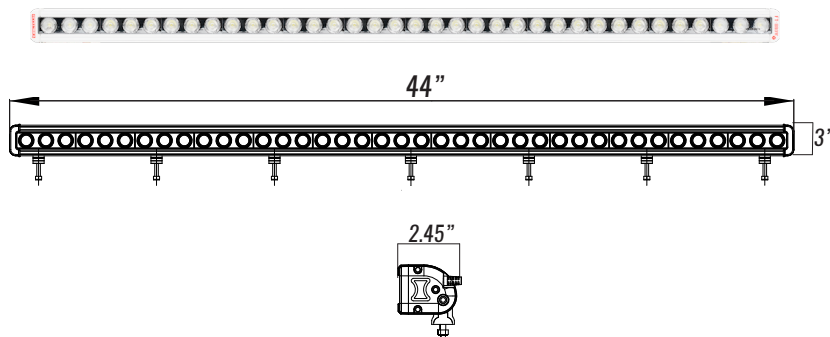

### ABOUT THE BROW LIGHT

Thinner, Brighter, and Guaranteed Forever. That's the FireTech way. The FireTech Brow Light is the ultimate lighting solution for the front of your Fire Apparatus. There is a reason it is trusted by some of the nation's largest fleets.

Available with optional Integrated DOT Marker lights and split circuits, this product is the first fixture specifically designed from the ground up for use on the front of an apparatus cab to illuminate the roadway. One of the secrets to the Brow lights success is the ability to attach the light at multiple points along the extrusion. This patented, adjustable rail mounting system allows the FireTech Brow Light to be attached more securely to the apparatus. This means that overtime, it will not flex and succumb to moisture intrusion. The FireTech Brow Light's extreme reliability and proven track record is why it is the ultimate lighting solution for forward facing scene lighting.

#### Key Features:

- 5w LEDs with precision acrylic optics
- All Aluminum Extrusion
- Multiple Mounting Options
- Split Circuit Optic control

#### FT-B-46-ML SPECS

RAW LUMENS	15,840
EFFECTIVE LUMENS	11,088
WATTAGE	165W
TOTAL AMPERAGE	13.75A @12V DC
CIRCUIT 1 (SPOT) AMPERAGE	2.5A @12V DC
CIRCUIT 2 (SCENE) AMPERAGE	5A @12V DC
CIRCUIT 3 (FLOOD) AMPERAGE	5A @12V DC
CIRCUIT 4 (MARKER) AMPERAGE	1.25A @ 12V DC
INPUT VOLTAGE	9-32V DC