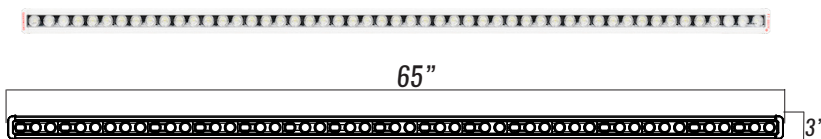

65" Brow Light

51 LED Low Profile Scene Light

FT-B-65-ML3

ABOUT THE BROW LIGHT

Thinner, Brighter, and Guaranteed Forever. That's the FireTech way. The FireTech Brow Light is the ultimate lighting solution for the front of your Fire Apparatus. There is a reason it is trusted by some of the nation's largest fleets.

Available with optional Integrated DOT Marker lights and split circuits, this product is the first fixture specifically designed from the ground up for use on the front of an apparatus cab to illuminate the roadway. One of the secrets to the Brow lights success is the ability to attach the light at multiple points along the extrusion. This patented, adjustable rail mounting system allows the FireTech Brow Light to be attached more securely to the apparatus. This means that overtime, it will not flex and succumb to moisture intrusion. The FireTech Brow Light's extreme reliability and proven track record is why it is the ultimate lighting solution for forward facing scene lighting.

Key Features:

- 5w LEDs with precision acrylic optics
- All Aluminum Extrusion
- Multiple Mounting Options
- Split Circuit Optic Control

FT-B-65-ML3 SPECS

RAW LUMENS	26,328
EFFECTIVE LUMENS	18,429.6
WATTAGE	249W
TOTAL AMPERAGE	20.75A @12V DC
CIRCUIT 1 (SPOT) AMPERAGE	5.0A @12V DC
CIRCUIT 2 (SCENE) AMPERAGE	7.5A @12V DC
CIRCUIT 3 (FLOOD) AMPERAGE	7.5A @12V DC
CIRCUIT 4 (MARKER) AMPERAGE	0.75A @ 12V DC
INPUT VOLTAGE	9-32V DC

P-MB-LFOOT-*

Model #	Description	Raw Lumens	Effective Lumens	Wattage	Amperage @12v DC	Beam Pattern	Length	# of Mounting Feet
FT-B-65-ML3-B	65" Brow Light. 51 LEDs. 5 Watt chip sets. 3 integrated marker lights, 3 circuits. Black housing.	26,328	18,429.6	249W	21.3A	Spot, Flood, Scene, Marker	65"	9
FT-B-65--ML3-W	65" Brow Light. 51 LEDs. 5 Watt chip sets. 3 integrated marker lights, 3 circuits. White housing.	26,328	18,429.6	249W	21.3A	Spot, Flood, Scene, Marker	65"	9