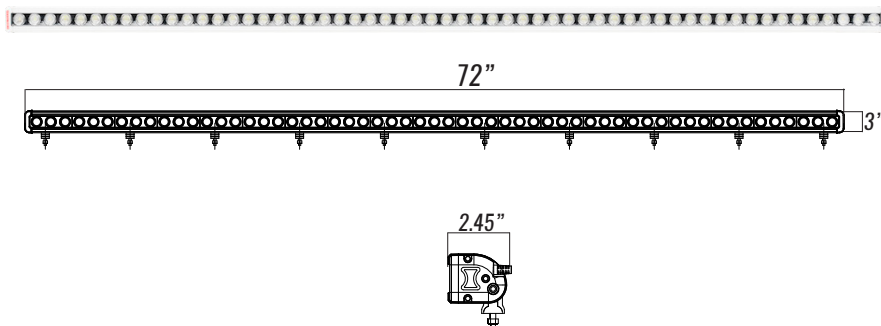

FT-B-72

ABOUT THE BROW LIGHT

Thinner, Brighter, and Guaranteed Forever. That's the FireTech way. The FireTech Brow Light is the ultimate lighting solution for the front of your Fire Apparatus. There is a reason it is trusted by some of the nation's largest fleets.

Available with optional Integrated DOT Marker lights and split circuits, this product is the first fixture specifically designed from the ground up for use on the front of an apparatus cab to illuminate the roadway. One of the secrets to the Brow lights success is the ability to attach the light at multiple points along the extrusion. This patented, adjustable rail mounting system allows the FireTech Brow Light to be attached more securely to the apparatus. This means that overtime, it will not flex and succumb to moisture intrusion. The FireTech Brow Light's extreme reliability and proven track record is why it is the ultimate lighting solution for forward facing scene lighting.

Key Features:

- 5w LEDs with precision acrylic optics
- All Aluminum Extrusion
- Multiple Mounting Options
- Split Circuit Optic Control

FT-B-72 SPECS

RAW LUMENS	30,096
EFFECTIVE LUMENS	21,067
WATTAGE	285W
TOTAL AMPERAGE	23.75A @12V DC
CIRCUIT 1 (SPOT) AMPERAGE	3.75A @12V DC
CIRCUIT 2 (SCENE) AMPERAGE	12.5A @12V DC
CIRCUIT 3 (FLOOD) AMPERAGE	7.5A @12V DC
INPUT VOLTAGE	9-32V DC

Included Mounting:

Pedestal Mounting Feet

Ships included with fixture

Optional Mounting:

Cab Radius Mounting Bracket

P-MB-R3FOOT-*

L Foot Mounting Bracket (Vertical Surface)

P-MB-LFOOT-*

Model #	Description	Raw Lumens	Effective Lumens	Wattage	Amperage @12v DC	Beam Pattern	Length	# of Mounting Feet
FT-B-72-B	72" Brow Light. 57 LEDs. 5 Watt chip sets. 30,096 lumens. 3 circuits (spot, flood and scene). Black housing.	30,096	21,067	285W	23.75A	Spot, Flood, Scene	72"	10
FT-B-72-W	72" Brow Light. 57 LEDs. 5 Watt chip sets. 30,096 lumens. 3 circuits (spot, flood and scene). White housing.	30,096	21,067	285W	23.75A	Spot, Flood, Scene	72"	10