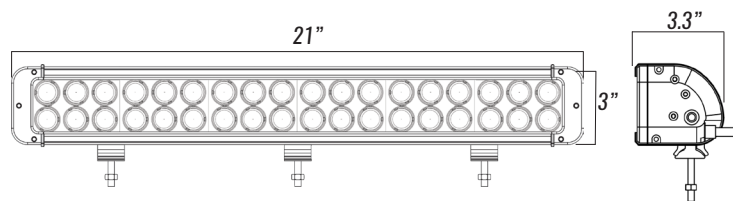

### ABOUT THE MINI BROW LIGHT

The FireTech Double Stack Mini Brow Light is an extruded LED work light designed for the industrial and emergency response marketplace. The Mini Brow series is a single circuit fixture with multiple optic choices. 10 degree "Spot" optics are optimized for long distance projection. 60 degree Flood optics work great on the rear and for general purpose illumination. The FireTech Combination Optic pattern uses 1/3 spot, 2/3 flood optics and gives you a hybrid beam pattern without sacrificing optic efficiency. The Double Stack Mini Brow fixtures are the ideal solution when you are restricted on space but want to maximize light output and are backed by the industry's only LIFETIME Warranty

#### Key Features:

- 5w LEDs with precision acrylic optics
- All Aluminum Extrusion
- Multiple Mounting Options (pedestal and end cap)