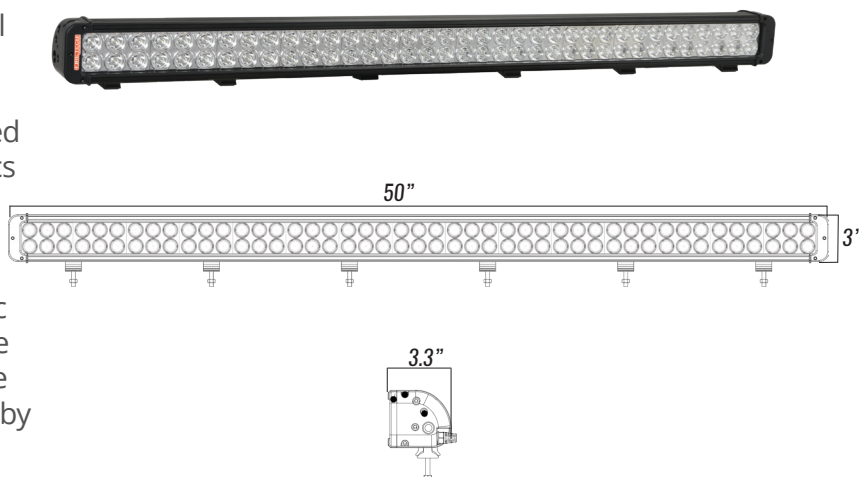

ABOUT THE MINI BROW LIGHT

The FireTech Double Stack Mini Brow Light is an extruded LED work light designed for the industrial and emergency response marketplace. The Mini Brow series is a single circuit fixture with multiple optic choices. 10 degree "Spot" optics are optimized for long distance projection. 60 degree Flood optics work great on the rear and for general purpose illumination. The FireTech Combination Optic pattern uses 1/3 spot, 2/3 flood optics and gives you a hybrid beam pattern without sacrificing optic efficiency. The Double Stack Mini Brow fixtures are the ideal solution when you are restricted on space but want to maximize light output and are backed by the industry's only LIFETIME Warranty

Key Features:

- 5w LEDs with precision acrylic optics
- All Aluminum Extrusion
- Multiple Mounting Options (pedestal and end cap)

Pedestal Mounting Feet

Ships included with fixture

End Cap Mounting Bracket