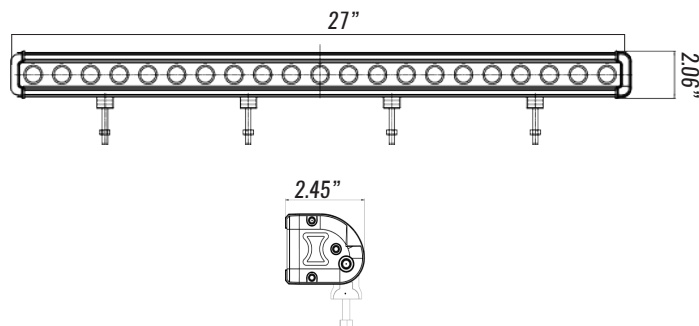

21 LED Mini Brow

27" Low Profile Scene Light

FT-MB-21

ABOUT THE MINI BROW LIGHT

The FireTech Mini Brow Light is an extruded LED work light designed for the industrial and emergency response marketplace. The Mini Brow series is a single-circuit fixture with multiple optic choices. 10 degree "Spot" optics are optimized for long distance projection. 60 degree Flood optics work great on the rear and for general purpose illumination. The FireTech Combination Optic pattern uses 1/3 spot, 2/3 flood optics and gives you a hybrid beam pattern without sacrificing optic efficiency. The Mini Brow fixtures are available in 3 LED increments from 3 to 39 LEDs long, and are backed by the industry's only LIFETIME Warranty.

Key Features:

- 5w LEDs with precision acrylic optics
- All Aluminum Extrusion
- Multiple Mounting Options

FT-MB-21 SPECS

RAW LUMENS	11,088
EFFECTIVE LUMENS	7,761.60
WATTAGE	105W
AMPERAGE	8.75A @12V DC
INPUT VOLTAGE	9-32V DC

End Cap Mounting Bracket

FT-MBKIT-LPX-*

Model #	Description	Raw Lumens	Effective Lumens	Wattage	Amperage @ 12v DC	Beam Pattern	Length	# of Mounting Feet
FT-MB-21-S-B	21 LED Mini Brow. 27" length. 10 Degree spot optic configuration. Black housing.	11,088	7,761.60	105W	8.75A	Spot	27"	4
FT-MB-21-S-W	21 LED Mini Brow. 27" length. 10 Degree spot optic configuration. White housing.	11,088	7,761.60	105W	8.75A	Spot	27"	4
FT-MB-21-F-B	21 LED Mini Brow. 27" length. 60 Degree flood optic configuration. Black housing.	11,088	7,761.60	105W	8.75A	Flood	27"	4
FT-MB-21-F-W	21 LED Mini Brow. 27" length. 60 Degree flood optic configuration. White housing.	11,088	7,761.60	105W	8.75A	Flood	27"	4
FT-MB-21-FT-B	21 LED Mini Brow. 27" length. FireTech Combination 10 degree spot and 60 degree flood optic configuration. Black housing.	11,088	7,761.60	105W	8.75A	Combo	27"	4
FT-MB-21-FT-W	21 LED Mini Brow. 27" length. FireTech Combination 10 degree spot and 60 degree flood optic configuration. Black housing.	11,088	7,761.60	105W	8.75A	Combo	27"	4