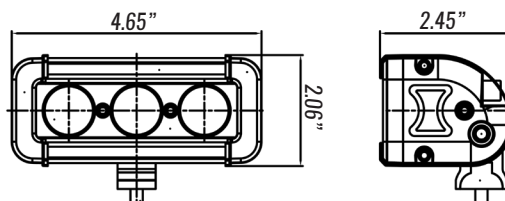

ABOUT THE MINI BROW LIGHT

The FireTech Mini Brow Light is an extruded LED work light designed for the industrial and emergency response marketplace. The Mini Brow series is a single-circuit fixture with multiple optic choices. 10 degree "Spot" optics are optimized for long distance projection. 60 degree Flood optics work great on the rear and for general purpose illumination. The FireTech Combination Optic pattern uses 1/3 spot, 2/3 flood optics and gives you a hybrid beam pattern without sacrificing optic efficiency. The Mini Brow fixtures are available in 3 LED increments from 3 to 39 LEDs long, and are backed by the industry's only LIFETIME Warranty.

Key Features:

- 5w LEDs with precision acrylic optics
- All Aluminum Extrusion
- Multiple Mounting Options

FT-MB-3 SPECS

RAW LUMENS	1,584
EFFECTIVE LUMENS	1,108.8
WATTAGE	15W
AMPERAGE	1.25A
INPUT VOLTAGE	9-32V DC

Included Mounting:

Pedestal Mounting Feet

Ships included with fixture

Optional Mounting:

Cab Radius Mounting Bracket

P-MB-R3FOOT-*

L Foot Mounting Bracket (Vertical Surface)

P-MB-LFOOT-*

End Cap Mounting Bracket

FT-MBKIT-LPX-*

Model #	Description	Raw Lumens	Effective Lumens	Wattage	Amperage	Beam Pattern	Length	# of Mounting Feet
FT-MB-3-S-B	3 LED Mini Brow. 5" length. 10 degree spot optic configuration. Black housing	1,584	1,108.8	15W	1.25A	spot	5"	1
FT-MB-3-S-W	3 LED Mini Brow. 5" length. 10 degree spot optic configuration. White housing.	1,584	1,584	15W	1.25A	spot	5"	1
FT-MB-3-F-B	3 LED Mini Brow. 5" length. 60 degree flood optic configuration. Black housing	1,584	1,584	15W	1.25A	flood	5"	1
FT-MB-3-F-W	3 LED Mini Brow. 5" length. 60 degree flood optic configuration. White housing.	1,584	1,584	15W	1.25A	flood	5"	1
FT-MB-3-FT-B	3 LED Mini Brow. 5" length. FireTech Combination 10 degree spot and 60 degree flood optic configuration. Black housing	1,584	1,584	15W	1.25A	combo	5"	1
FT-MB-3-FT-W	3 LED Mini Brow. 5" length. FireTech Combination spot and flood optic configuration. White housing.	1,584	1,584	15W	1.25A	combo	5"	1