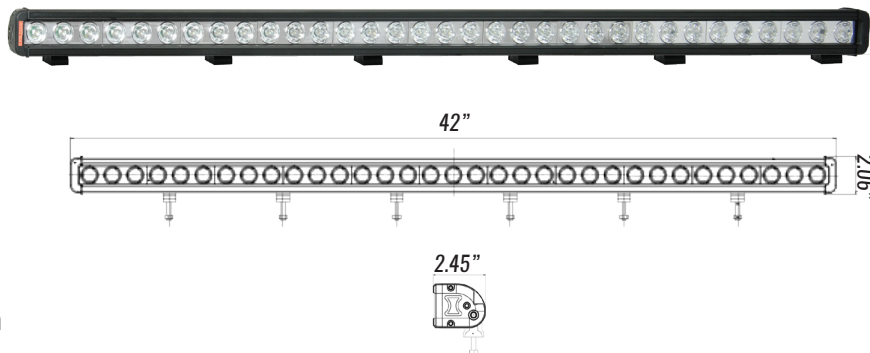

33 LED Mini Brow

42" Low Profile Scene Light

ABOUT THE MINI BROW LIGHT

The FireTech Mini Brow Light is an extruded LED work light designed for the industrial and emergency response marketplace. The Mini Brow series is a single-circuit fixture with multiple optic choices. 10 degree "Spot" optics are optimized for long distance projection. 60 degree Flood optics work great on the rear and for general purpose illumination. The FireTech Combination Optic pattern uses 1/3 spot, 2/3 flood optics and gives you a hybrid beam pattern without sacrificing optic efficiency. The Mini Brow fixtures are available in 3 LED increments from 3 to 39 LEDs long, and are backed by the industry's only LIFETIME Warranty.

Key Features:

- 5w LEDs with precision acrylic optics
- All Aluminum Extrusion
- Multiple Mounting Options

FT-MB-27 SPECS

RAW LUMENS	17,424
EFFECTIVE LUMENS	12,196.80
WATTAGE	165W
AMPERAGE	13.75A @12V DC
INPUT VOLTAGE	9-32V DC

End Cap Mounting Bracket

FT-MBKIT-LPX-*

Model #	Description	Raw Lumens	Effective Lumens	Wattage	Amperage @ 12v DC	Beam Pattern	Length	# of Mounting Feet
FT-MB-33-S-B	33 LED Mini Brow. 42" length. 10 degree spot optic configuration. Black housing.	17,424	12,196.80	165W	13.75A	Spot	42"	6
FT-MB-33-S-W	33 LED Mini Brow. 42" length. 10 degree spot optic configuration. White housing.	17,424	12,196.80	165W	13.75A	Spot	42"	6
FT-MB-33-F-B	33 LED Mini Brow. 42" length. 60 degree flood optic configuration. Black housing.	17,424	12,196.80	165W	13.75A	Flood	42"	6
FT-MB-33-F-W	33 LED Mini Brow. 42" length. 60 degree flood optic configuration. White housing.	17,424	12,196.80	165W	13.75A	Flood	42"	6
FT-MB-33-FT-B	33 LED Mini Brow. 42" length. FireTech Combination 10 degree spot and 60 degree flood optic configuration. Black housing.	17,424	12,196.80	165W	13.75A	Combo	42"	6
FT-MB-33-FT-W	33 LED Mini Brow. 42" length. FireTech Combination 10 degree spot and 60 degree flood optic configuration. White housing.	17,424	12,196.80	165W	13.75A	Combo	42"	6