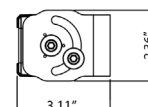

FT-MB-12-TR-*-*

ABOUT THE MINI BROW LIGHT

The MiniBrow Series uses the same core extrusion technology as the FireTech Brow Light, but are offered as single-circuit solutions for use in virtually any other area of a fire apparatus. Offered in 3 sizes only, the Trunnion Series make for simplified installation in areas where access to the back side of a panel is difficult, or when extreme adjustability is required. The trunnion bracket also allows for mounting on the side of an apparatus where some angling would be expected and difficulties in installation might be encountered.

FT-MB-12-TR-*-* SPECS

RAW LUMENS	6,336
EFFECTIVE LUMENS	4,435.20
WATTAGE	60W
AMPERAGE	5A
INPUT VOLTAGE	9-32V DC

Model #	Description	Raw Lumens	Effective Lumens	Wattage	Amperage	Beam Pattern	Length
FT-MB-12-TR-S-B	12 LED mini brow w/ trunnion mount. 18" length. 10 degree spot optic configuration. Black housing.	6,336	4,435.2	60W	5A	Spot	18"
FT-MB-12-TR-S-W	12 LED mini brow w/ trunnion mount. 18" length. 10 degree spot optic configuration. White housing.	6,336	4,435.2	60W	5A	Spot	18"
FT-MB-12-TR-F-B	12 LED mini brow w/ trunnion mount. 18" length. 60 degree flood optic configuration. Black housing.	6,336	4,435.2	60W	5A	Flood	18"
FT-MB-12-TR-F-W	12 LED mini brow w/ trunnion mount. 18" length. 60 degree flood optic configuration. White housing.	6,336	4,435.2	60W	5A	Flood	18"
FT-MB-12-TR-FT-B	12 LED mini brow w/ trunnion mount. 18" length. Combination 10 and 60 degree FireTech optic configuration. Black housing.	6,336	4,435.2	60W	5A	Combo	18"
FT-MB-12-TR-FT-W	12 LED mini brow w/ trunnion mount. 18" length. Combination 10 and 60 degree FireTech optic configuration. White housing.	6,336	4,435.2	60W	5A	Combo	18"