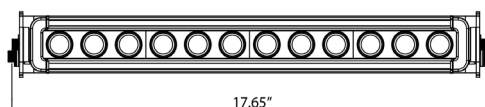

FT-MB-12-TR-*-*

ABOUT THE MINI BROW LIGHT

The MiniBrow Series uses the same core extrusion technology as the FireTech Brow Light, but are offered as single-circuit solutions for use in virtually any other area of a fire apparatus. Offered in 3 sizes only, the Trunnion Series make for simplified installation in areas where access to the back side of a panel is difficult, or when extreme adjustability is required. The trunnion bracket also allows for mounting on the side of an apparatus where some angling would be expected and difficulties in installation might be encountered.

FT-MB-12-TR-*-* SPECS

RAW LUMENS	6,336
EFFECTIVE LUMENS	4,435.20
WATTAGE	60W
AMPERAGE	5A
INPUT VOLTAGE	9-32V DC

Model #	Description	Raw Lumens	Effective Lumens	Wattage	Amperage	Beam Pattern	Length
FT-MB-12-TR-S-B	12 LED mini brow w/ trunnion mount. 18" length. 10 degree spot optic configuration. Black housing.	6,336	4,435.2	60W	5A	Spot	18"
FT-MB-12-TR-S-W	12 LED mini brow w/ trunnion mount. 18" length. 10 degree spot optic configuration. White housing.	6,336	4,435.2	60W	5A	Spot	18"
FT-MB-12-TR-F-B	12 LED mini brow w/ trunnion mount. 18" length. 60 degree flood optic configuration. Black housing.	6,336	4,435.2	60W	5A	Flood	18"
FT-MB-12-TR-F-W	12 LED mini brow w/ trunnion mount. 18" length. 60 degree flood optic configuration. White housing.	6,336	4,435.2	60W	5A	Flood	18"
FT-MB-12-TR-FT-B	12 LED mini brow w/ trunnion mount. 18" length. Combination 10 and 60 degree FireTech optic configuration. Black housing.	6,336	4,435.2	60W	5A	Combo	18"
FT-MB-12-TR-FT-W	12 LED mini brow w/ trunnion mount. 18" length. Combination 10 and 60 degree FireTech optic configuration. White housing.	6,336	4,435.2	60W	5A	Combo	18"