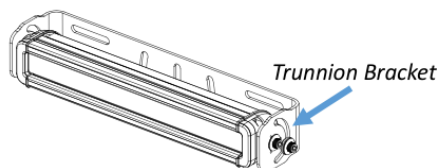

FT-MB-12-TR-*-*

ABOUT THE MINI BROW LIGHT

The MiniBrow Series uses the same core extrusion technology as the FireTech Brow Light, but are offered as single-circuit solutions for use in virtually any other area of a fire apparatus. Offered in 3 sizes only, the Trunnion Series make for simplified installation in areas where access to the back side of a panel is difficult, or when extreme adjustability is required. The trunnion bracket also allows for mounting on the side of an apparatus where some angling would be expected and difficulties in installation might be encountered.

Key Features:

- 5w LEDs with precision Acrylic optics
- All Aluminum Extrusion
- Adjustable Trunnion Mount

The Trunnion style Mini Brow lights are available in 9, 12, and 18 LED Lengths. This mounting system attaches to the fixtures end caps and allows for adjustable mounting with greater range of motion.