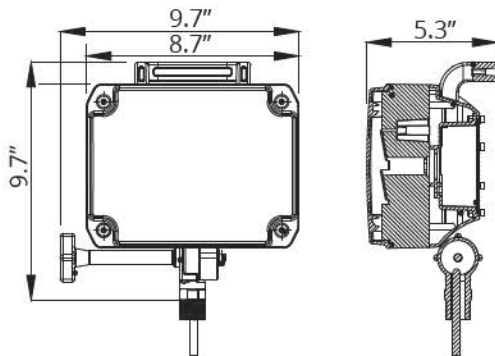

FT-SL-GSM

Guardian

Pole Mounted Scene Light

ABOUT THE GUARDIAN POLE LIGHT

The all new FireTech Guardian Pole Mounted Scene Light brings the next-generation optic and LED technology from the Guardian into the pole-mounted world, offering a more traditional look/feel with all of the electronics neatly tucked away inside the housing. The SL-GSM Pole Mounted Scene Light is available in 10,000 lumen equivalent light output. Need more light? Check out the SL-GESM!

Key Features:

- *Ultra Compact Design*
- *AC or DC Versions Available*
- *"Down and Out" Beam Pattern*

GUARDIAN POLE SPECS

EQUIVALENT LUMENS	10,000
EFFECTIVE LUMENS	6,500
WATTAGE	75W
AMPERAGE	5.83A @ 12V DC
INPUT VOLTAGE	9-32V DC / 90-277V AC