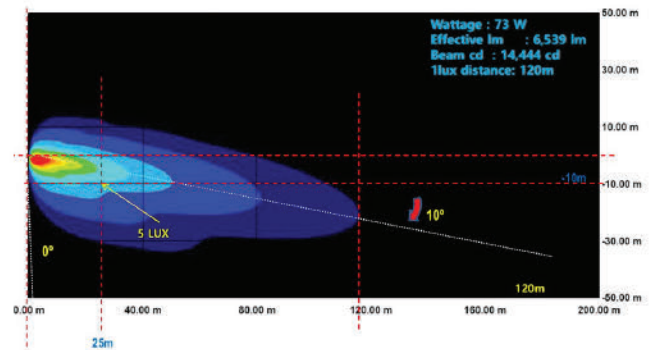

FT-SL-GSM

Guardian

Pole Mounted Scene Light

ABOUT THE GUARDIAN POLE LIGHT

The all new FireTech Guardian Pole Mounted Scene Light brings the next-generation optic and LED technology from the Guardian into the pole-mounted world, offering a more traditional look/feel with all of the electronics neatly tucked away inside the housing. The SL-GSM Pole Mounted Scene Light is available in 10,000 lumen equivalent light output. Need more light? Check out the SL-GESM!

Key Features:

- *Ultra Compact Design*
- *AC or DC Versions Available*
- *"Down and Out" Beam Pattern*

GUARDIAN POLE SPECS

EQUIVALENT LUMENS	10,000
EFFECTIVE LUMENS	6,500
WATTAGE	75W
AMPERAGE	5.83A @ 12V DC
INPUT VOLTAGE	9-32V DC / 90-277V AC